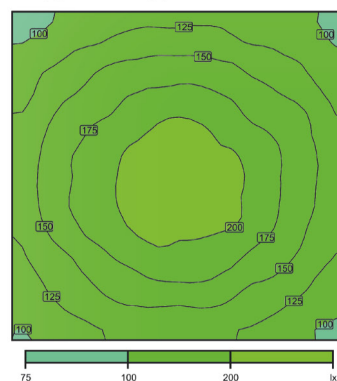

Barrisol Lumigon[®]

by

Flynn Talbot

Design : Flynn Talbot for Barrisol[®]

Barrisol Lumigon[®] Lamp

LUMIGON DIALux

MODEL : 19860 mm
COLOR : 6000°k
HEIGHT : 3 m

Plan utile (Pièce 1) / Perpendicular illuminance (adaptive)

Average: 155 lx (Target: ≥ 500 lx),
Min: 91.6 lx, Max: 221 lx,
Min/average: 0.59, Min/max: 0.41

Isolines [lx] False colours [lx]

Scale: 1 : 50