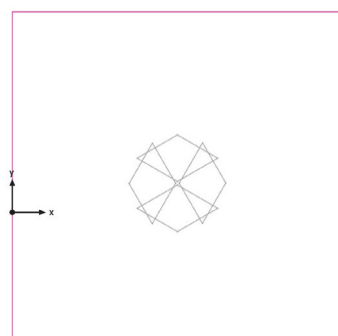

Barrisol Lumigon[®]

by

Flynn Talbot

Design : Flynn Talbot for Barrisol[®]

Barrisol Lumigon[®] Lamp

LUMIGON DIALux

MODEL : 19860 mm
COLOR : 6000°k
HEIGHT : 3 m

Plan utile (Pièce 1) / Perpendicular illuminance (adaptive)

Average: 155 lx (Target: ≥ 500 lx),
Min: 91.6 lx, Max: 221 lx,
Min/average: 0.59, Min/max: 0.41

Isolines [lx] False colours [lx]

Scale: 1 : 50